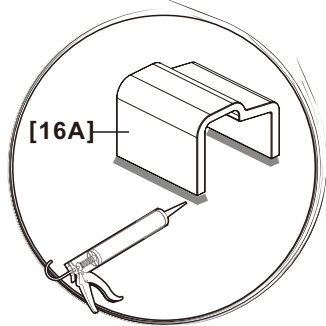

NAX6222

-1 + -2

Product Dimension	A	B	C
700	685-705	330	290
800	785-805	380	340
900	885-905	430	390
1000	985-1005	480	440

01

[01] x1

[18] x1

[11]&[21] X4

[12]&[22] X4 (ST4X35)

02

[06] x1

03

[07] x1

[08] x2

[10] x1

04

[02] x1

[16A] x1

[20B] x1

05

[03A] x1 [03B] x1

[04] x1 [05] x1 [19] x1

06

[13] x4

[14] x4

[15] x4 (ST4x10)

06

[09] x1

 -1 x2

NAX1244

 -1 x2

Product Dimension	A	B	C
700	685-705	330	290
800	785-805	380	340
900	885-905	430	390
1000	985-1005	480	440

01