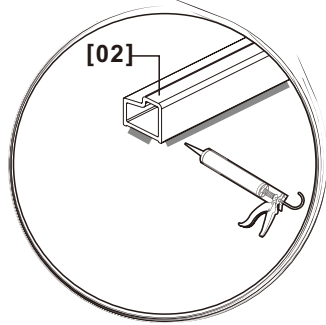

NAX6222

-1 + -2

Product Dimension	A	B	C
700	685-705	330	290
800	785-805	380	340
900	885-905	430	390
1000	985-1005	480	440

01

[01] x1

[18] x1

[11]&[21] X4

[12]&[22] X4 (ST4X35)

02

[06] x1

03

[07] x1

[08] x2

[10] x1

04

[02] x1

[16A] x1

[20B] x1

05

[03A] x1 [03B] x1

[04] x1 [05] x1 [19] x1

06

[13] x4

[14] x4

[15] x4 (ST4x10)

06

[09] x1

 -1 x2

NAX1244

 -1 x2

Product Dimension	A	B	C
700	685-705	330	290
800	785-805	380	340
900	885-905	430	390
1000	985-1005	480	440

01