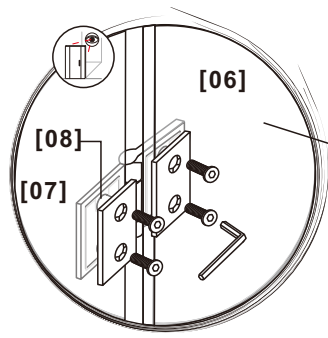

NAX6222

-1 + -2

Product Dimension	A	B	C
700	685-705	330	290
800	785-805	380	340
900	885-905	430	390
1000	985-1005	480	440

01

[01] x1

[18] x1

[11]&[21] X4

[12]&[22] X4 (ST4X35)

02

[06] x1

03

[07] x1

[08] x2

[10] x1

04

[02] x1

[16A] x1

[20B] x1

05

[03A] x1 [03B] x1

[04] x1 [05] x1 [19] x1

06

[13] x4

[14] x4