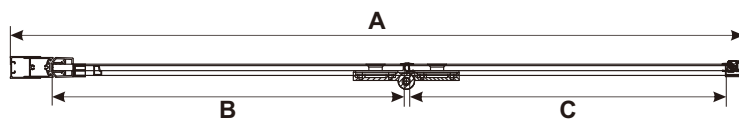

[35] x4 (ST4x10)

[36] x1 (ST4x35)

[37] x5

[38] X4 (ST4X35)

[39] X1 (2.5MM)

[40] X1 (3MM)

[41] X1 (4MM)

 -1 + -2

NAX6222

-1 + -2

Product Dimension	A	B	C
700	685-705	330	290
800	785-805	380	340
900	885-905	430	390
1000	985-1005	480	440

01

[01] x1

[18] x1

[11]&[21] X4

[12]&[22] X4 (ST4X35)