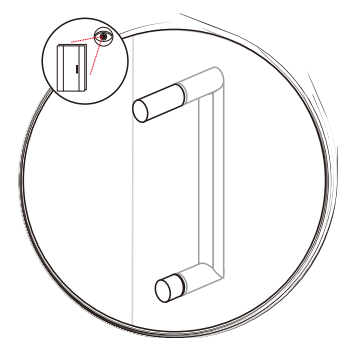

NAX6222

-1 + -2

Product Dimension	A	B	C
700	685-705	330	290
800	785-805	380	340
900	885-905	430	390
1000	985-1005	480	440

01

[01] x1

[18] x1

[11]&[21] X4

[12]&[22] X4 (ST4X35)

02

[06] x1

03

[07] x1

[08] x2

[10] x1

04

[02] x1

[16A] x1

[20B] x1

05

[03A] x1 [03B] x1

[04] x1 [05] x1 [19] x1

06

[13] x4

[14] x4

[15] x4 (ST4x10)

06

[09] x1

 -1 x2

NAX1244

 -1 x2

Product Dimension	A	B	C
700	685-705	330	290
800	785-805	380	340
900	885-905	430	390
1000	985-1005	480	440

01