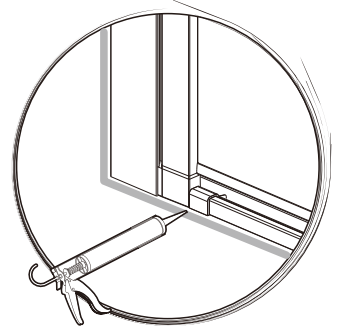

[16A] x1

[20B] x1

05

[03A] x1 [03B] x1

[04] x1 [05] x1 [19] x1

06

[13] x4

[14] x4

[15] x4 (ST4x10)

06

[09] x1

 -1 x2

NAX1244

 -1 x2

Product Dimension	A	B	C
700	685-705	330	290
800	785-805	380	340
900	885-905	430	390
1000	985-1005	480	440

01